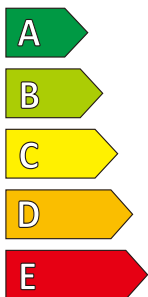

# ENERGY

ROYAL BLACK

RK650H1

195/65R16C 104/102 T

C2

**D**

**B**

2020/740